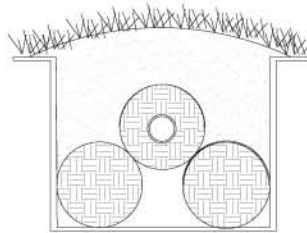

## Approved Septic Systems

**1003T System  
10" diameter, 10' length**

Contact our **EZflow** Representatives for additional information or for the location of a distributor near you:

or

**EZflow** by Infiltrator at (800) 689-7759